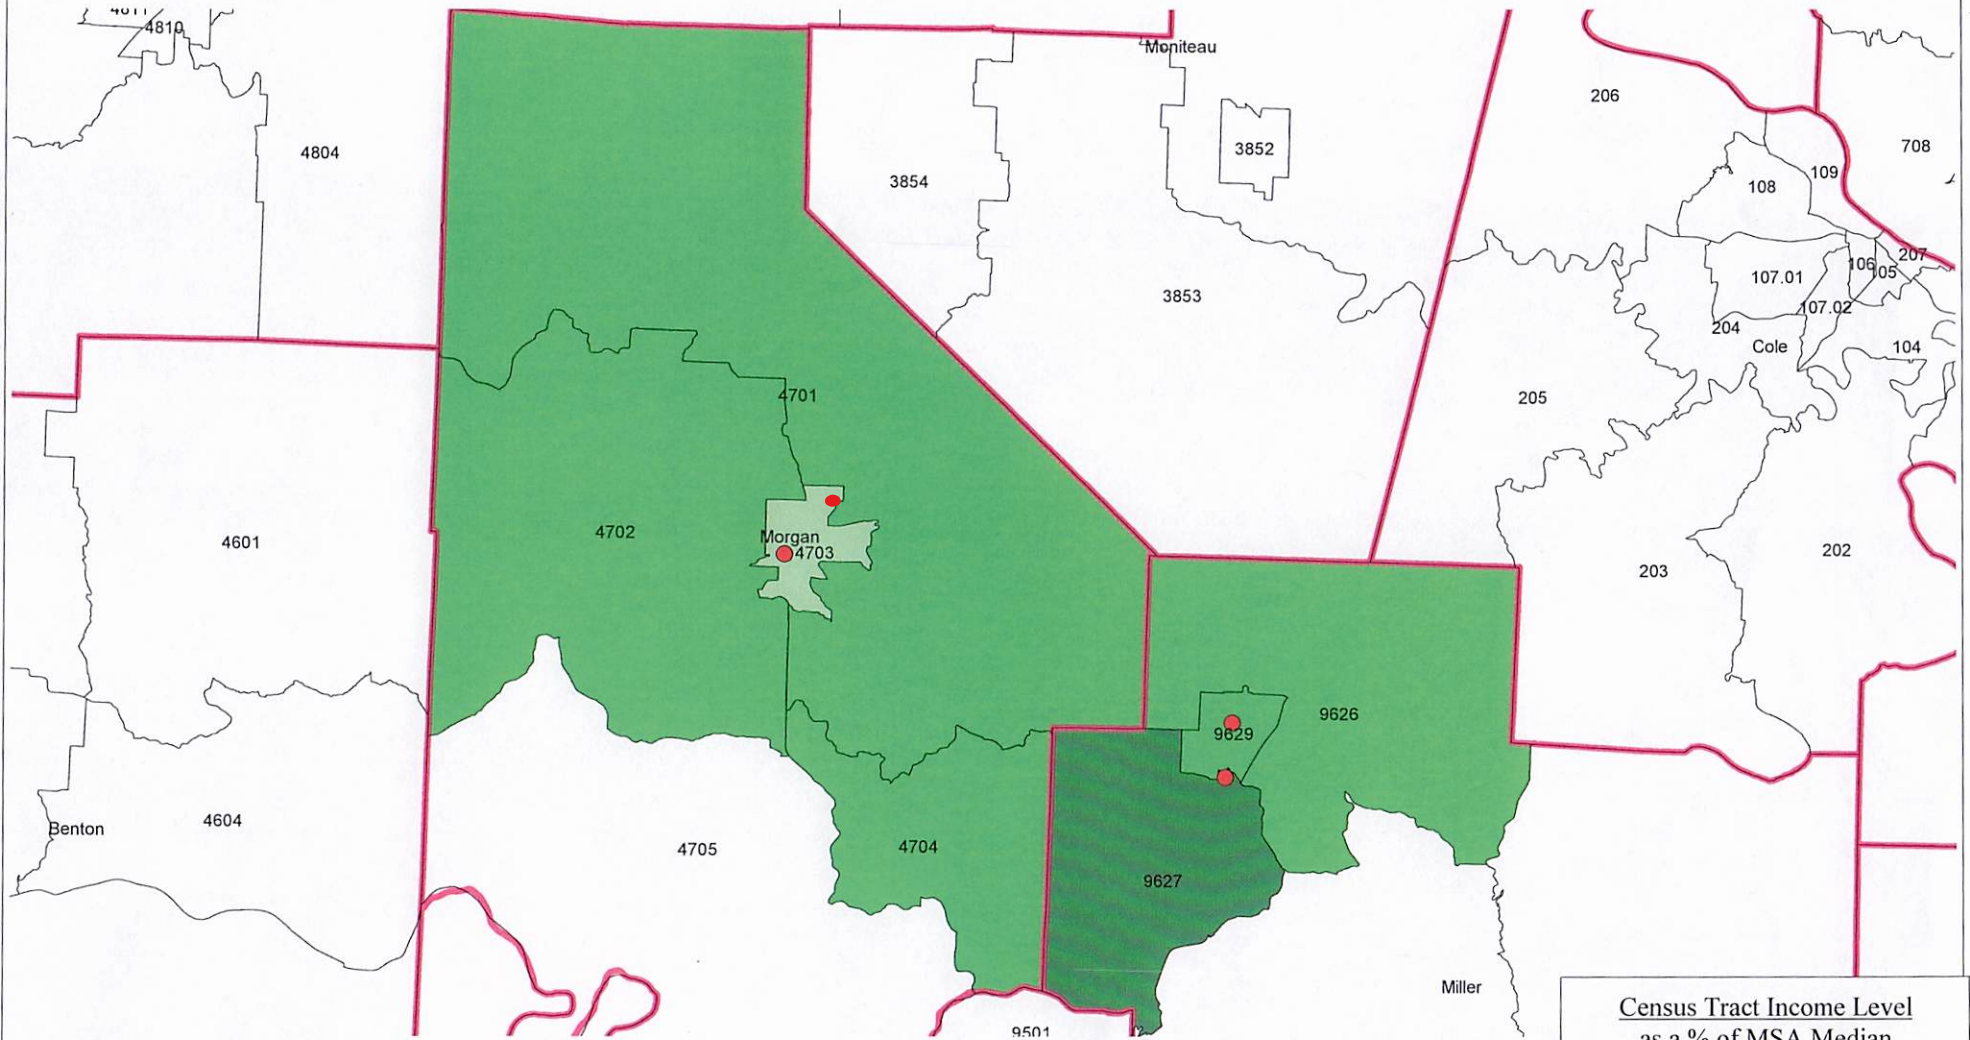

CITIZENS BANK ELDON - AA % INCOME AND SURROUNDING - 2010 CENSUS

- Outline
- Tract 2010
- County
- State

Branches
Color By Institution

Citizens Bk of Eldon

Census Tract Income Level
as a % of MSA Median

	>=120% (301)
	80%<120% (686)
	50%<80% (280)
	0.01%<50% (117)
	all others (9)

CITIZENS BANK ELDON - AA % INCOME - 2010 CENSUS

OutLine
 Tract 2010
 County
 State

Branches
Color By Institution

■ Citizens Bk of Eldon

Census Tract Income Level
as a % of MSA Median

	>=120%	(1)
	80%<120%	(5)
	50%<80%	(1)
	0.01%<50%	(0)