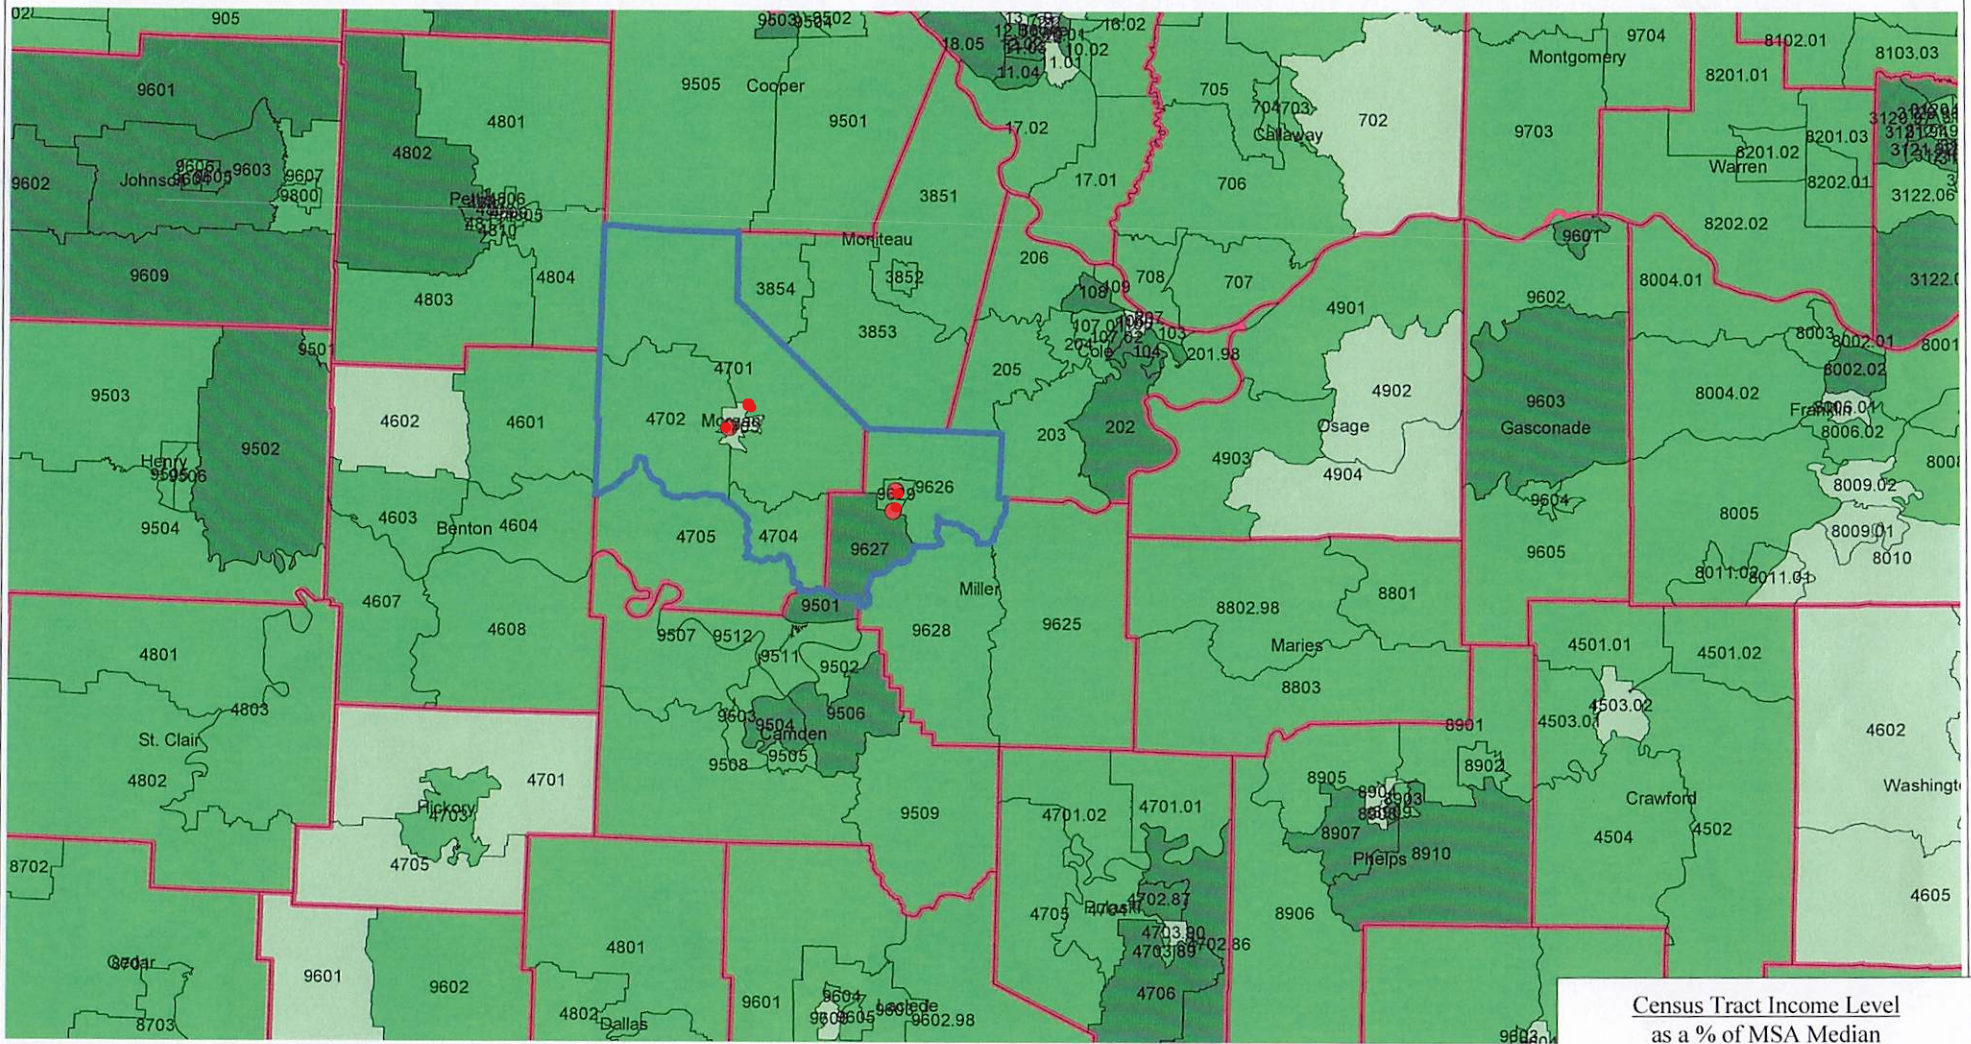

CITIZENS BANK ELDON - AA % INCOME AND SURROUNDING - 2010 CENSUS

- Outline
- Tract 2010
- County
- State

Branches
Color By Institution

Citizens Bk of Eldon

Census Tract Income Level
as a % of MSA Median

	>=120% (301)
	80%<120% (686)
	50%<80% (280)
	0.01%<50% (117)
	all others (9)

CITIZENS BANK ELDON - AA % INCOME - 2010 CENSUS

OutLine
 Tract 2010
 County
 State

Branches
Color By Institution

■ Citizens Bk of Eldon

Census Tract Income Level
as a % of MSA Median

	>=120%	(1)
	80%<120%	(5)
	50%<80%	(1)
	0.01%<50%	(0)